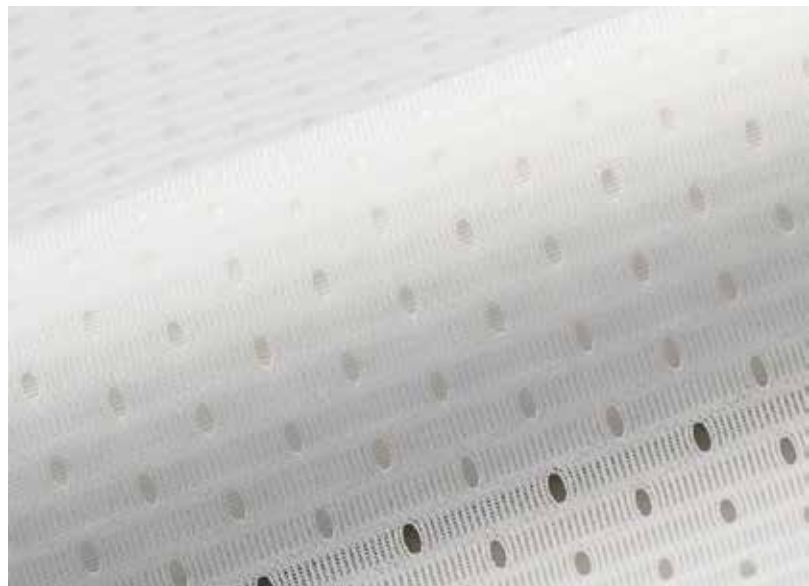

Mobile Fencing & Security

Air Mesh Sheet Plain

Specifications

Dimensions Height (mm)	
Dimensions Width (mm)	
Package quantity	0
Weight (Kg)	0.00

Disclaimer: There are no rights to be derived from the technical specification. You should always consider up to 10% tolerance deviations. Heras herewith complies with NEN-EN 10305-3 © Heras.

One construction fence panel provides space for a 7-m² advertisement

Offering good see-through visibility

Heras Airmesh is a lightweight fabric that can be fixed either to the Heras Standard panel or the Heras Anti-Climb panel. Offering good see-through visibility, the mesh fabric benefits from evenly spaced holes that allow wind to pass through ensuring it is stable and not susceptible to wind.

Certified for a wind load in excess of 40mph Airmesh provides an excellent platform to display corporate branding or advertising as full colour printing is enabled. It is machine washable, crease free, tear proof and fully recyclable. Airmesh provides effective screening to hide unsightly construction sites, and is particularly well suited for festivals, outdoor events, temporary site dressing, roadworks or busy public places.

- Lightweight and transparent fabric
- Perfect for corporate branding/advertising
- Re-usable and machine washable
- Fire tested to DIN 4102-B1