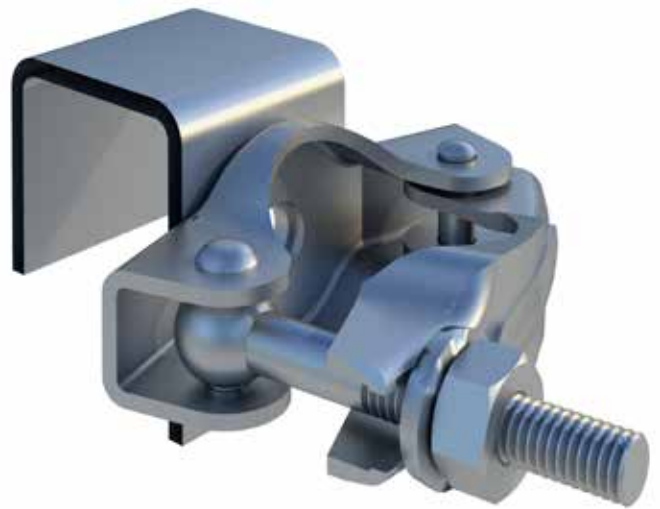

Mobile Fencing & Security

DK Scaffold Coupler - Tube To Hoard

Specifications

Dimensions Height (mm)	52
Dimensions Width (mm)	140
Dimensions Depth (mm)	170
Package quantity	0
Weight (Kg)	0.90

Disclaimer: There are no rights to be derived from the technical specification. You should always consider up to 10% tolerance deviations. Heras herewith complies with NEN-EN 10305-3 © Heras.

Couplers for extra safety

The coupler that connects the panel to the scaffolding tube.

The time-honoured cliché about 'the weakest link'. Because using a tie wrap to couple fencing panels is false economy. Heras Mobile has the right fencing clamps, even those which can only be opened with a special key. This coupler is developed to connect the Heras readyhoard to scaffolding tubes by the in-ground method of assembly of the readyfence.